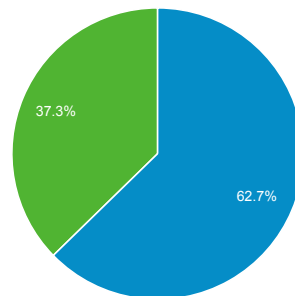

Nov 1, 2014 - Nov 30, 2014

Audience Overview

All Sessions
100.00%

+ Add Segment

Overview

■ New Visitor ■ Returning Visitor

Language	Sessions	% Sessions
1. it	401	53.61%
2. it-it	306	40.91%
3. en-us	13	1.74%
4. en	7	0.94%
5. es	4	0.53%
6. ro	4	0.53%
7. en-gb	3	0.40%
8. fr-fr	3	0.40%
9. fr	2	0.27%
10. c	1	0.13%